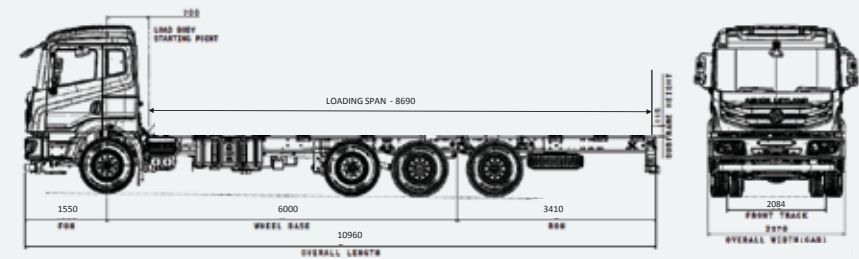

Aapki Jeet. Hamari Jeet.

4125
BUILD YOUR SUCCESS
WITH INDIA'S FIRST 4 AXLE TRUCK
WITH 40.5T GVW

Best-in-class fluid efficiency

Superior Tyre Mileage

Higher Reliability & Low Maintenance Cost

Better Productivity & Performance

Higher Safety

Cabin Options and Comfort features

Overall TCO advantage

SPECIFICATIONS

Engine type	A series BS-VI - 5.3L, CRS with i-Gen6 technology
Max power	250 HP @ 2200 rpm
Max torque	900 Nm @ 1100-1800 rpm
Clutch	395mm diameter- single dry plate, ceramic clutch with hydraulic air assisted booster
Gear box type	8 speed synchromesh
Rear axle	Fully floating single speed rear axle Optional: unitized wheel bearings
Front axle	Forged I section- reverse Elliot type Optional: unitized wheel bearings/ anti-roll bar
Suspension	Front: semi-elliptic multi leaf/ parabolic springs (optional) Rear: NRS suspension Slipper ended suspension (optional)
Chassis frame	HSS material with new improved design. Dimensions- 275x75x8 mm
Brakes	Full air dual line brakes with ABS and auto exhaust brake
Fuel tank	Rectangular cross linked polymer Capacity: 375 litres on LH side 300 litres on RH side for POL variant only
AdBlue tank	48 litres
Max speed	80 kmph (60 kmph for POL variants only)
Electricals	24 V/ 120 AH- 150 AH for A.C. models
Tyres	295/ 90R20- 16 PR
Cabin	Premium N cabin - AC optional
Vehicle configuration options	Cabin and chassis
Chassis weight (Laden) kgs	FAW- 7000, LAW- 12500, RAW- 21000, GVW- 40500

MAJOR DIMENSIONS

Loading span (mm)	8690
Wheelbase (mm)	6000
Overall length (mm)	10960
Turning circle dia (m)	20.73
Overall width (mm)	2570
Overall height (mm)	N (WIM) cabin - 3177

SCHEMATIC LAYOUT

APPLICATIONS